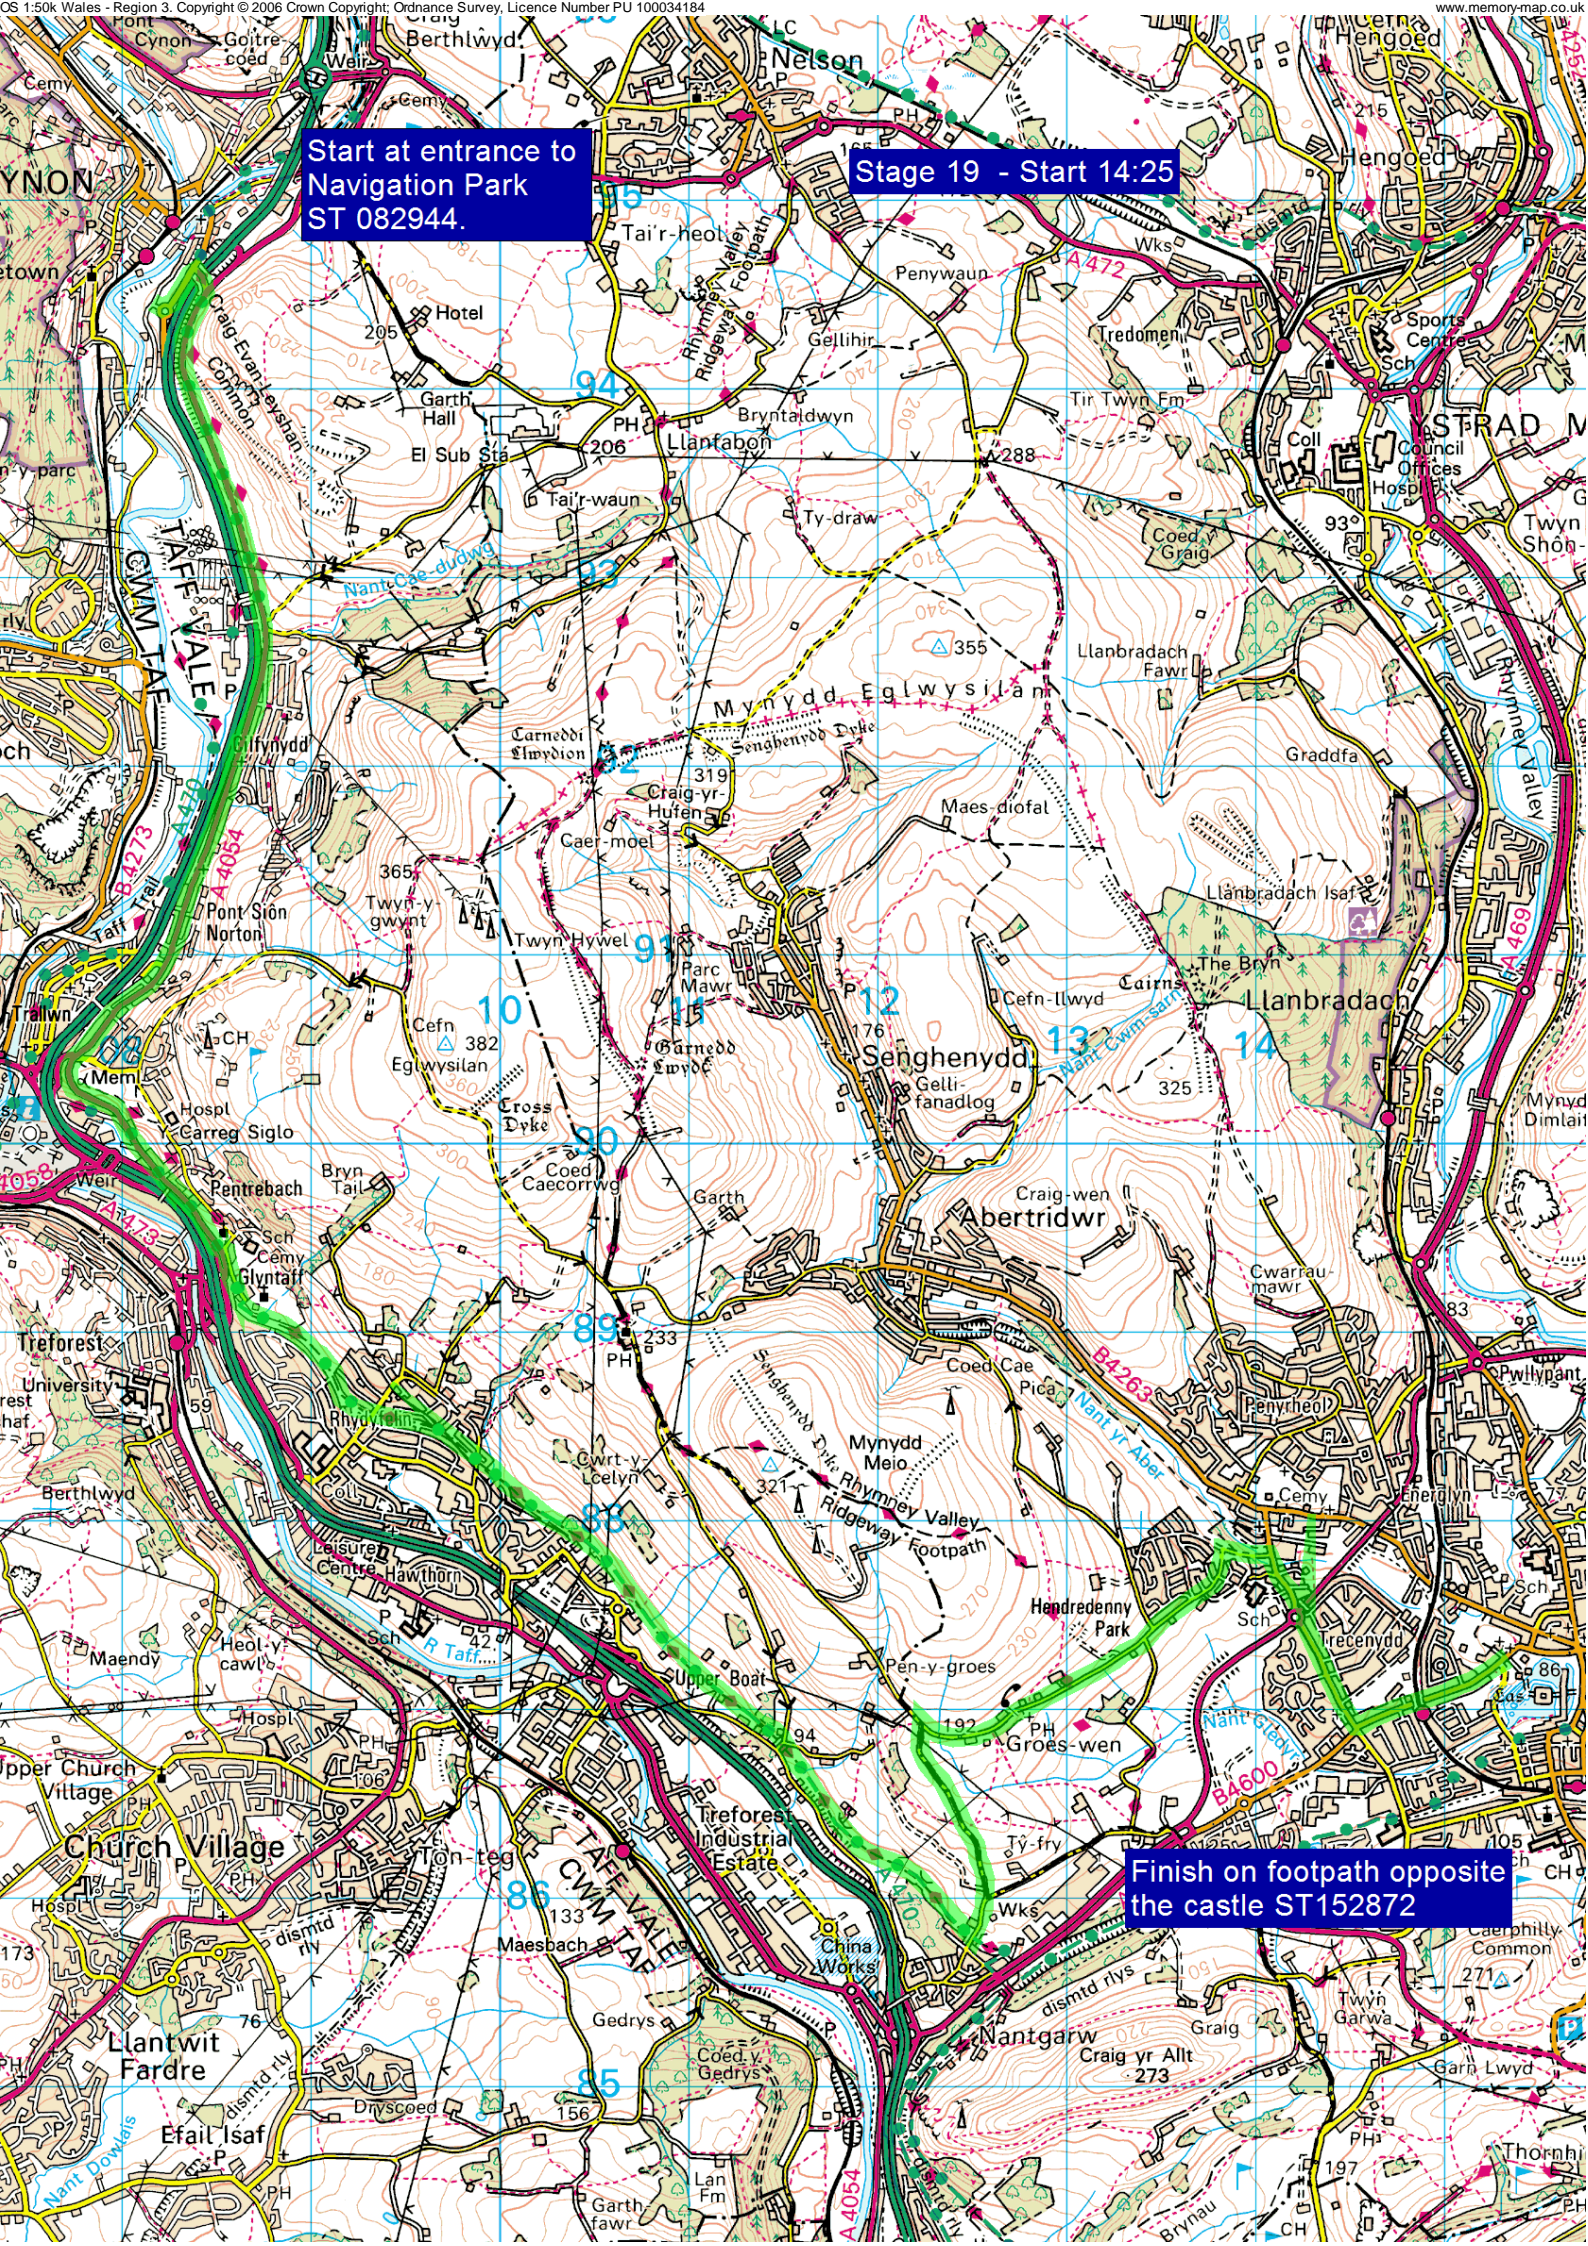

Start at entrance to
Navigation Park
ST 082944.

Stage 19 - Start 14:25

Finish on footpath opposite
the castle ST152872